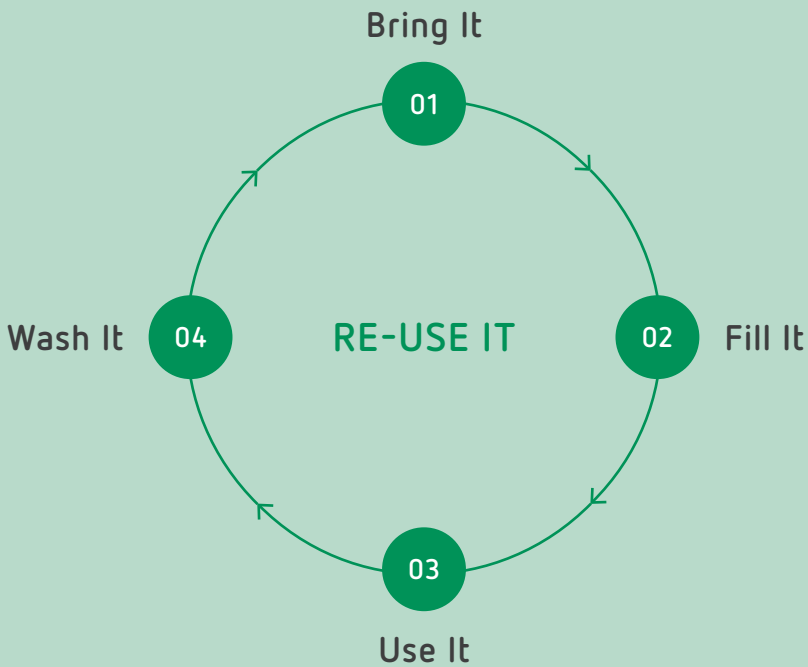

## OUR MISSION

With Amuse Pro we can make  
Zero Waste Take-Away a reality.

Scan me  
to discover how it works

**A sustainable, handy product.**

100% made in Belgium.